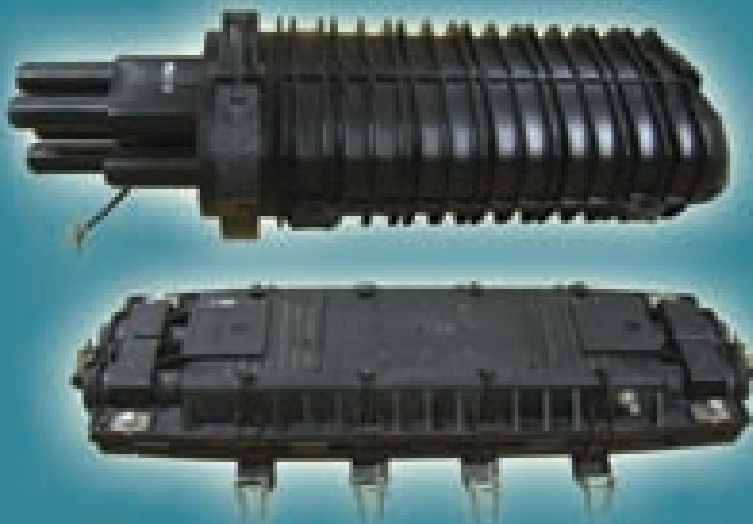

OPTICAL FIBER CABLES

**Armoured & Unarmoured
Single Mode & Multi Mode**

OPTICAL FIBER CLOSURES

**Dome Type Optical Fiber Closure
Horizontal Type Optical Fiber Closure
Radial Type Optical Fiber Closure
Ribbon Type Optical Fiber Closure**

Optical Fiber Cables

Optical Fiber Cables for Indoor and outdoor applications with Single mode and Multimode fibers. Cables available from 2 core to 288 cores.

Armoured Multi Tube Optical Fiber Cable Single Mode / Multi Mode

Product Code	Product Description
CA 1106 A	Armoured SM Cable 6 Core
CA 0034 A	Armoured SM Cable 12 Core
CA 0036 A	Armoured SM Cable 24 Core
CA 0037 A	Armoured SM Cable 36 Core
CA 0038 A	Armoured SM Cable 48 Core
CA 0039 A	Armoured SM Cable 72 Core
CA 0040 A	Armoured SM Cable 96 Core
CA 0035 A	Armoured SM Cable 144 Core
CA 1296 A	Armoured SM Cable 288 Core
CA 0031 A	Armoured MM Cable 6 Core
CA 0026 A	Armoured MM Cable 12 Core
CA 0028 A	Armoured MM Cable 24 Core
CA 0029 A	Armoured MM Cable 36 Core
CA 0030 A	Armoured MM Cable 48 Core
CA 0032 A	Armoured MM Cable 72 Core
CA 0033 A	Armoured MM Cable 96 Core
CA 0027 A	Armoured MM Cable 144 Core
CA 1297 A	Armoured MM Cable 288 Core

Un-Armoured Multi Tube Optical Fiber Cable Single Mode / Multi Mode

Product Code	Product Description
CA 0832 A	UnArmoured SM Cable 6Core
CA 0827 A	Un-Armoured SM Cable 12 Core
CA 0829 A	Un-Armoured SM Cable 24 Core
CA 0830 A	Un-Armoured SM Cable 36 Core
CA 0831 A	Un-Armoured SM Cable 48 Core
CA 0833 A	Un-Armoured SM Cable 72 Core
CA 0834 A	Un-Armoured SM Cable 96 Core
CA 1308 A	Un-Armoured SM Cable 288 Core
CA 0828 A	Un-Armoured SM Cable 144 Core
CA 0824 A	Un-Armoured MM Cable 6 Core
CA 0819 A	Un-Armoured MM Cable 12 Core
CA 0821 A	Un-Armoured MM Cable 24 Core
CA 0822 A	Un-Armoured MM Cable 36 Core
CA 0823 A	Un-Armoured MM Cable 48 Core
CA 0825 A	Un-Armoured MM Cable 72 Core
CA 0826 A	Un-Armoured MM Cable 96 Core
CA 0820 A	Un-Armoured MM Cable 144 Core
CA 1298 A	Un-Armoured MM Cable 288 Core